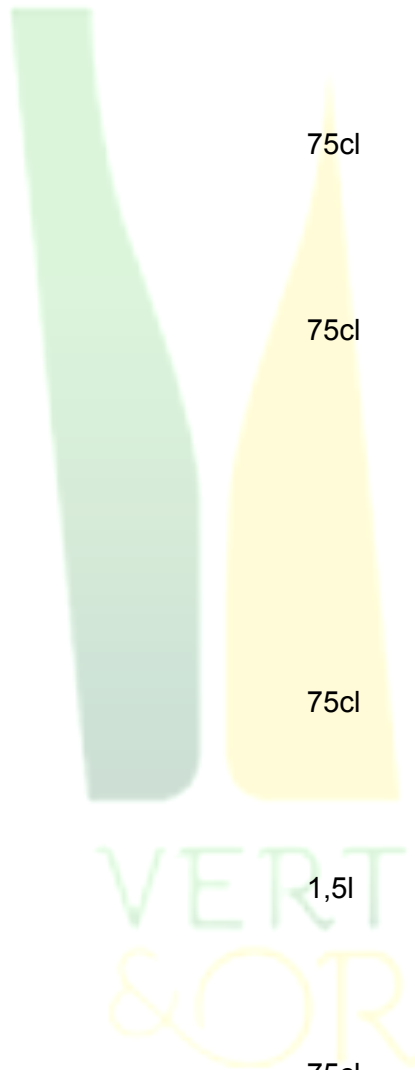

POL ROGER

Brut 75cl 36,0

Rich Demi-sec 75cl 35,0

PURE 75cl 48,0

Cuvée Winston CHURCHILL 75cl 190,0

POMMERY

Brut Royal 75cl 31,0

Brut Royal 1,5l 81,0

Rosé 75cl 43,0

Grand Cru 2005 75cl 52,0